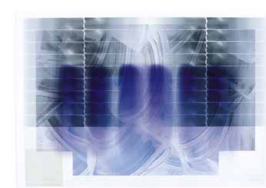

In a Corner of Misty Garden
silkscreen on BFK Rives
75 x 106 cm, ed. 15, 1995
¥ 145,800.- (included tax)
¥ 200,300.- (framed / included tax)