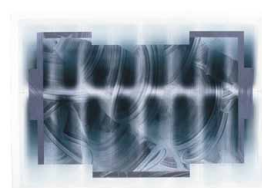

A Corner 5
silkscreen on BFK Rives
75 x 106 cm, ed. 15, 1995
¥ 145,800.- (included tax)
¥ 200,300.- (framed / included tax)