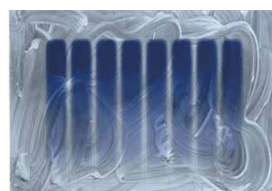

New Fall
silkscreen on BFK Rives
63 x 91 cm, ed. 30, 1992
¥ 108,000.- (included tax)