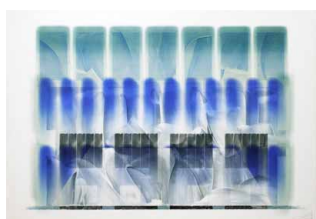

To the Garden
acrylic and silkscreen on canvas
125 x 180 cm, 1995
¥ 1,620,000.- (included tax)