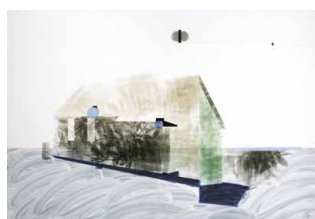

New Prints

**Rain Clouds**  
silkscreen on kakita  
56 x 76 cm, ed. 17 (from 8 to 17), 2016  
¥ 86,400.- (sheet / included tax)  
¥ 124,200.- (framed / included tax)

**Green Wind**  
silkscreen on kakita  
76 x 56 cm, ed. 17 (from 8 to 17), 2016  
¥ 86,400.- (sheet / included tax)  
¥ 124,200.- (framed / included tax)

Hideki Kimura Portfolio

**Periods**

set of 10 prints, silkscreen on kakita, special case  
56 x 76 cm (each print), ed. 17 (from 1 to 7), 2015 - 2017  
¥ 648,000.- (set of 10 prints / included tax)

2015 - 2018年迄の間に計7回開催する、木村秀樹の過去・現在・未来の仕事をシリーズごとに特集する企画、“Hideki Kimura: Project Periods 2015-2018”。その各回ごとのテーマに沿って新たに制作される版画作品計10点をオリジナルタウケースにセット、木村を“超俯瞰”する版画集「Periods」。限定7部のみ、10点80万円のところを特別価格の60万(税抜/予約前金制)で販売いたします。ご予約はお早めにお申し付けください。

**To the Garden**  
acrylic and silkscreen on canvas  
125 x 180 cm, 1995  
¥ 1,620,000.- (included tax)

**Chestnut St. House 3**  
acrylic and silkscreen on canvas  
125 x 180 cm, 1989  
¥ 1,620,000.- (included tax)

**Chestnut Garden 4**  
acrylic and silkscreen on canvas  
125 x 180 cm, 1990  
¥ 1,620,000.- (included tax)

**A Corner 1**  
silkscreen on BFK Rives  
66 x 50 cm, ed. 40, 1995  
¥ 59,400.- (included tax)