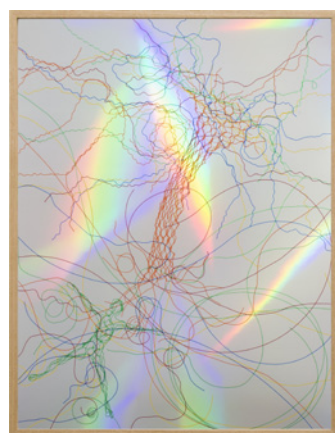

ヒカリにかえる・ツウロ
Return to the light・TSUURO
silkscreen on hologram sheet,
wooden frame
66 x 50.5 cm (sheet size), ed. 20 , 2017
¥ 82,000.- (tax excluded)