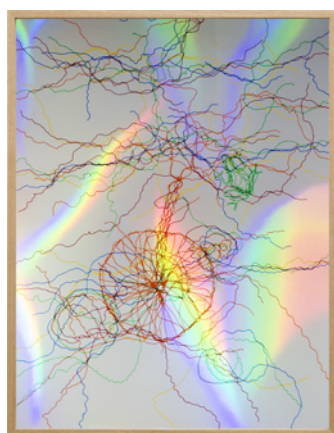

ヒカリにかえる・キノコ
Return to the light・KINOKO
silkscreen on hologram sheet,
wooden frame
66 x 50.5 cm (sheet size), ed. 20 , 2017
¥ 82,000.- (tax excluded)