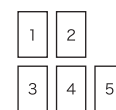

1. Green and White - stripes
2. Green and Blue - stripes
3. Red and White - stripes
4. Blue and White - stripes
5. Blue and White - stripes

No. 1, 2
paint on stainless, 40 x 14 x 7 cm (each), 2017
¥ 280,000.- (tax excluded / each)

No. 3, 4, 5
paint on stainless, 40 x 13 x 7 cm (each), 2017
¥ 280,000.- (tax excluded / each)