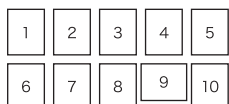

1. Collage Green
2. Collage Dark red
3. Collage White
4. Drawing Yellow
5. Collage Blue
6. Collage Light violet
7. Drawing Gray
8. Collage Wine red
9. Collage Orange
10. Collage Yellow

No. 1, 2, 3, 5, 6, 8, 9, 10
cloth on paper, wooden frame

No. 4, 7
drawing on paper, wooden frame
29.7 x 21 cm (sheet size / each)
44 x 36.5 cm (frame size / each)
2016 - 2017
¥ 54,000.- (tax excluded / each)