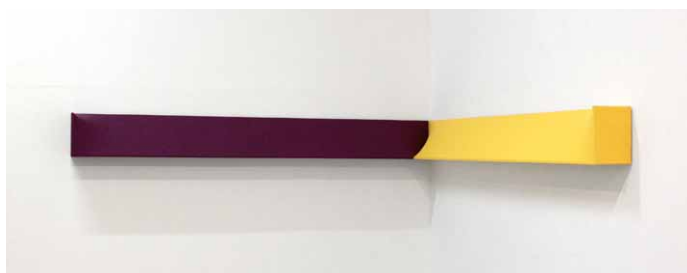

Wine red and Yellow - Corner piece
cloth, wood, set of 2 pieces
20.2 x 182 x 16 cm (each), 2017
¥ 800,000.- (tax excluded)

Red and Red
paint on stainless, brass
187 x 36 x 36 cm, 2017
¥ 700,000.- (tax excluded)