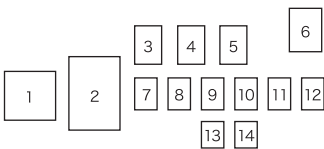

1. Pink and Light blue
paint on stainless, 37.7 x 32.7 x 5.4 cm, 2017
¥ 550,000.- (tax excluded)

2. Light violet
cloth, wood, 45 x 45 x 6 cm, 2017
¥ 200,000.- (tax excluded)

3. Light blue and Pastel blue
cloth, wood, 35 x 25 x 6 cm, 2017
¥ 120,000.- (tax excluded)

4. Yellow and Light yellow
cloth, wood, 35 x 25 x 6 cm, 2017
Sold out

5. Light Violet and Light blue
cloth, wood, 37 x 27 x 6 cm, 2017
¥ 120,000.- (tax excluded)

6. Light yellow and Sky blue
cloth, wood, 29.5 x 40 x 6 cm, 2017
¥ 140,000.- (tax excluded)

7. Violet
cloth, wood, 30 x 20 x 6 cm, 2017
Sold out

8. Gray and Light violet
cloth, wood, 30 x 20 x 6 cm, 2017
¥ 80,000.- (tax excluded)

9. Light blue and Green
cloth, wood, 30 x 20 x 6 cm, 2017
¥ 80,000.- (tax excluded)

10. Olive green and Pink
cloth, wood, 30 x 20 x 6 cm, 2017
Sold out

11. Purple and Violet
cloth, wood, 30 x 20 x 6 cm, 2017
¥ 80,000.- (tax excluded)

12. Blue and Blue
cloth, wood, 30 x 20 x 6 cm, 2017
Sold out

13. Gray and Orange pink
cloth, wood, 25 x 20 x 6 cm, 2017
¥ 60,000.- (tax excluded)

14. Wine red and Yellow
cloth, wood, 25 x 20 x 6 cm, 2017
¥ 60,000.- (tax excluded)